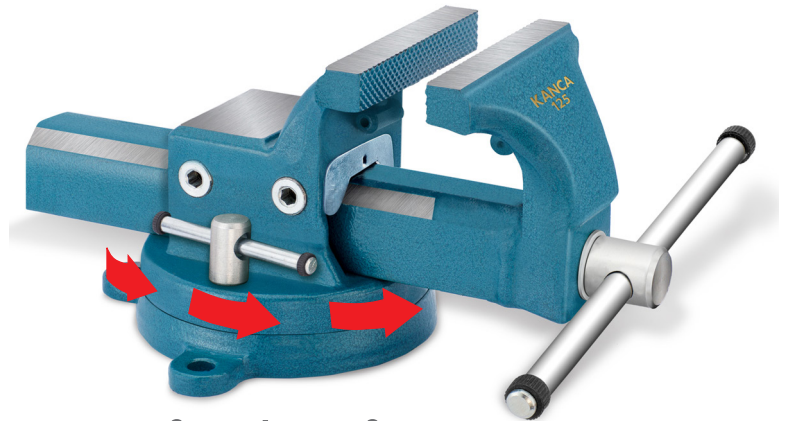

UNZERBRECHLICH

FORTISSIMO

UNBREAKABLE

SWIVEL BASE

Primo Swivel Base: Drop forged, infinitely variable rotation between 0° and 360°. Position lockable by special bolt- screw arm. Suitable also for other brands.

0° and 360°

Plastic

Metal

Plastic Part	Size (inch)	A	B	C	H	D Ø	lbs.	Metal Part
FRTSP-100	4"	4"	4"	6"	0.6"	.45"	1.7	FRTS-100
FRTSP-115	4.5"	4.5"	4.5"	6"	0.7"	.5"	2.2	FRTS-115
FRTSP-125	5"	5"	5"	7"	0.8"	.5"	2.8	FRTS-125
FRTSP-135	5.5"	5.5"	5.5"	7.5"	0.9"	.6"	3	FRTS-135
FRTSP-150	6"	6"	6"	8.5"	0.9"	.6"	4.4	FRTS-150
FRTSP-175	7"	7"	7"	9.5"	1.1"	.65"	5.7	FRTS-175
FRTSP-200	8"	7"	7"	9.5"	1.1"	.65"	5.7	FRTS-200