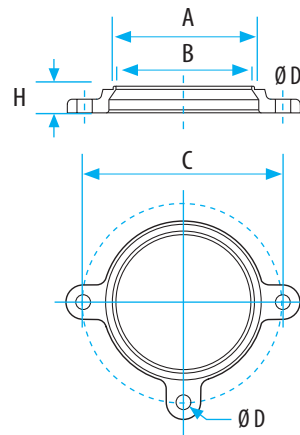

UNZERBRECHLICH

FORTISSIMO

UNBREAKABLE

SWIVEL BASE

Primo Swivel Base: Drop forged, infinitely variable rotation between 0° and 360°. Position lockable by special bolt- screw arm. Suitable also for other brands.

0° and 360°

Plastic

Metal

Plastic Part	Size (inch)	A	B	C	H	D Ø	lbs.	Metal Part
FRTSP-100	4"	4"	4"	6"	0.6"	.45"	1.7	FRTS-100
FRTSP-115	4.5"	4.5"	4.5"	6"	0.7"	.5"	2.2	FRTS-115
FRTSP-125	5"	5"	5"	7"	0.8"	.5"	2.8	FRTS-125
FRTSP-135	5.5"	5.5"	5.5"	7.5"	0.9"	.6"	3	FRTS-135
FRTSP-150	6"	6"	6"	8.5"	0.9"	.6"	4.4	FRTS-150
FRTSP-175	7"	7"	7"	9.5"	1.1"	.65"	5.7	FRTS-175
FRTSP-200	8"	7"	7"	9.5"	1.1"	.65"	5.7	FRTS-200

0° and 360°