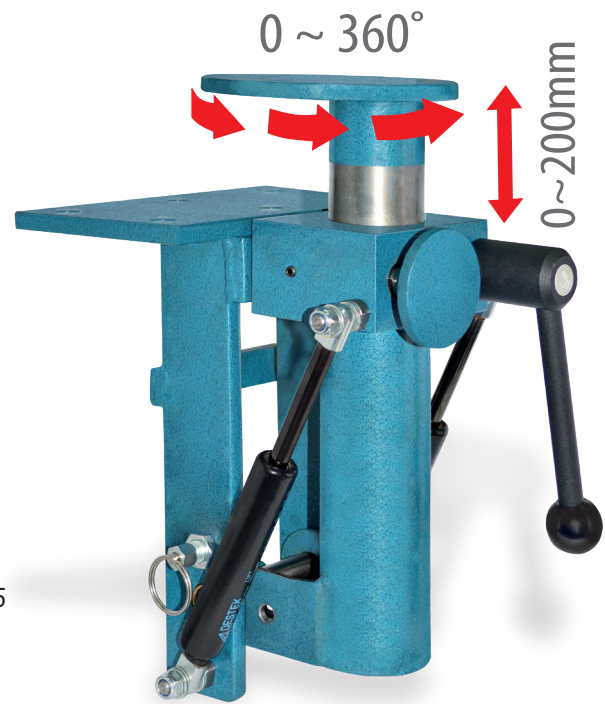

ERGO

LIFT/MOBIL

Lifting and Fold-Away Device / Primo

Perfect quality for workshops and plants.

ERGO 3 in 1 has everything you need for your workbench: folding, lifting, rotating. When not in use, the vice is folded under the workbench. Height and position adjustment available depending on the type of application.

Making working easier and comfortable especially for **schools and training centers.**

ERGO Lift Mobil / Primo

Code	Size (mm)	A (mm)	B (mm)	Ø D (mm)	L min. (mm)	Ø F (mm)	E (mm)	kg
66001155100	100	120	92	M 10	258	596	361	13.8
66001155120	120	145	113	M 12	258	630	395	14.0

* Dimensions B, D

After loosening the left safety clamping lever the vice can be easily adjusted into the desired working position.

At non usage the vice can be lowered by the right safety clamping lever under the workbench.

Effortlessly the vice is then shifted under the workbench.

In a few seconds the bench top gets free in full size for other works.