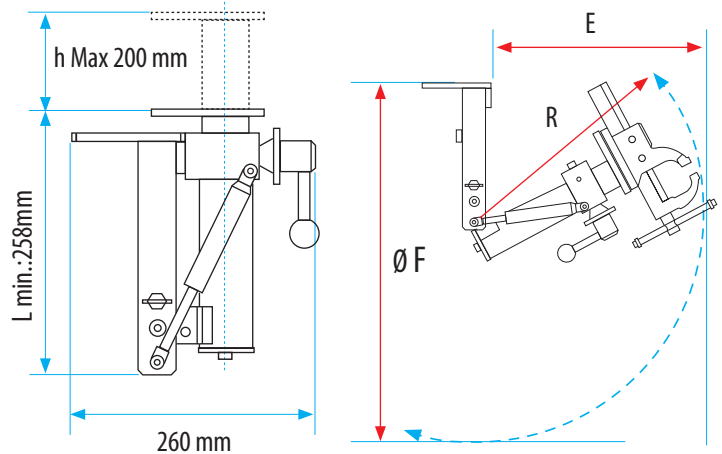

ERGO

LIFT/MOBIL

Lifting and Fold-Away Device / Primo

Perfect quality for workshops and plants.

ERGO 3 in 1 has everything you need for your workbench: folding, lifting, rotating. When not in use, the vice is folded under the workbench. Height and position adjustment available depending on the type of application.

Making working easier and comfortable especially for **schools and training centers.**

ERGO Lift Mobil / Primo

Code	Size (mm)	A (mm)	B (mm)	Ø D (mm)	L min. (mm)	Ø F (mm)	E (mm)	kg
66001155100	100	120	92	M 10	258	596	361	13.8
66001155120	120	145	113	M 12	258	630	395	14.0

* Dimensions B, D

After loosening the left safety clamping lever the vice can be easily adjusted into the desired working position.

At non usage the vice can be lowered by the right safety clamping lever under the workbench.

Effortlessly the vice is then shifted under the workbench.

In a few seconds the bench top gets free in full size for other works.