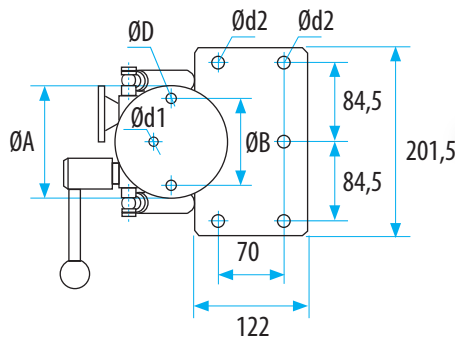

Making working easier and comfortable especially for **schools and training centers.**

ERGO Lift Mobil / Primo

Code	Size (mm)	A (mm)	B (mm)	Ø D (mm)	L min. (mm)	Ø F (mm)	E (mm)	kg
66001155100	100	120	92	M 10	258	596	361	13.8
66001155120	120	145	113	M 12	258	630	395	14.0

* Dimensions B, D

After loosening the left safety clamping lever the vice can be easily adjusted into the desired working position.

At non usage the vice can be lowered by the right safety clamping lever under the workbench.