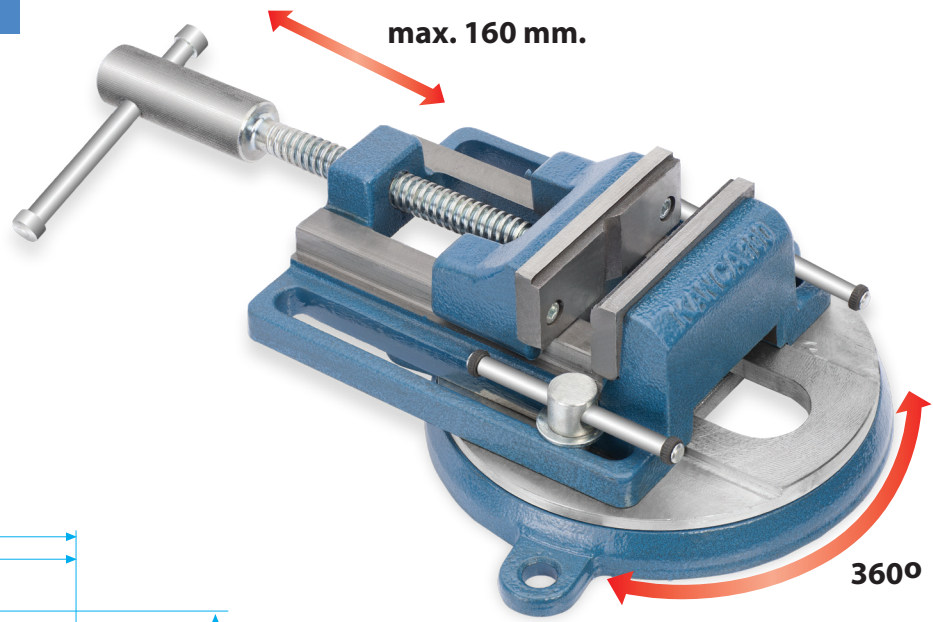

# DRILLO

## SWIVEL DRILL VICES

Ergonomic and more efficient with the 360° rotating system, Ability of 160 mm vertical move.

Code	A (mm)	Z (mm)	C (mm)	ØD (mm)	C (mm)	H (mm)	F (mm)	G (mm)	L min. (mm)	Y (mm)	W max. (mm)	S (mm)	B (mm)	kg
60220040100	193	158	68	10	125	96	112	220	305	13.5	100	35	100	7.8