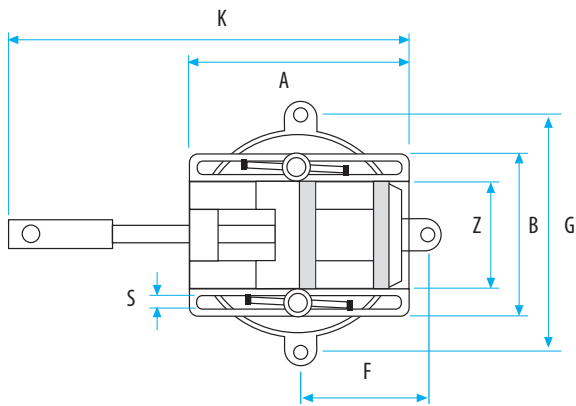

## SWIVEL DRILL VICES

Ergonomic and more efficient with the 360° rotating system, Ability of 160 mm vertical move.

Code	A (mm)	Z (mm)	C (mm)	ØD (mm)	C (mm)	H (mm)	F (mm)	G (mm)	L min. (mm)	Y (mm)	W max. (mm)	S (mm)	B (mm)	kg
60220040100	193	158	68	10	125	96	112	220	305	13.5	100	35	100	7.8