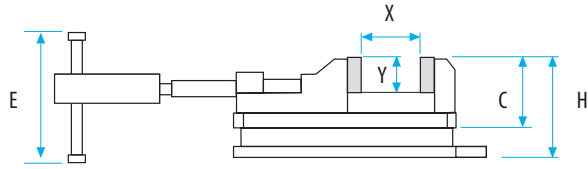

## SWIVEL DRILL VICES

Ergonomic and more efficient with the 360° rotating system, Ability of 160 mm vertical move.

Code	A (mm)	Z (mm)	C (mm)	ØD (mm)	C (mm)	H (mm)	F (mm)	G (mm)	L min. (mm)	Y (mm)	W max. (mm)	S (mm)	B (mm)	kg
60220040100	193	158	68	10	125	96	112	220	305	13.5	100	35	100	7.8