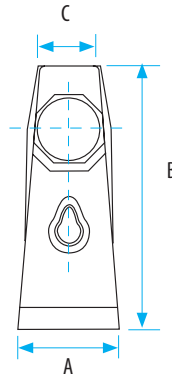

DROP FORGED

KANCA

ADZE

Adze / Drop Forged

Drop forged. hardened (HRC 54-58).

Without Handle	A	B	C		
Code	(mm)	(mm)	(mm)	kg	
60301150500	50	130.5	31.5	0.50	12

With Handle	A	B	L		
Code	(mm)	(mm)	(mm)	kg	
60301160500	50	130.5	390	0.55	10