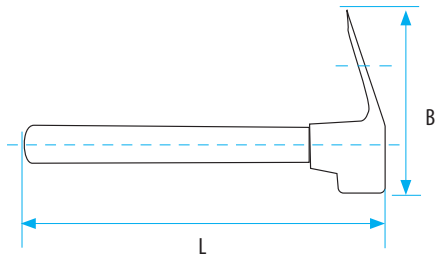

DROP FORGED

KANCA

ADZE

Adze / Drop Forged

Drop forged. hardened (HRC 54-58).

Without Handle	A	B	C		
Code	(mm)	(mm)	(mm)	kg	
60301150500	50	130.5	31.5	0.50	12

With Handle	A	B	L		
Code	(mm)	(mm)	(mm)	kg	
60301160500	50	130.5	390	0.55	10