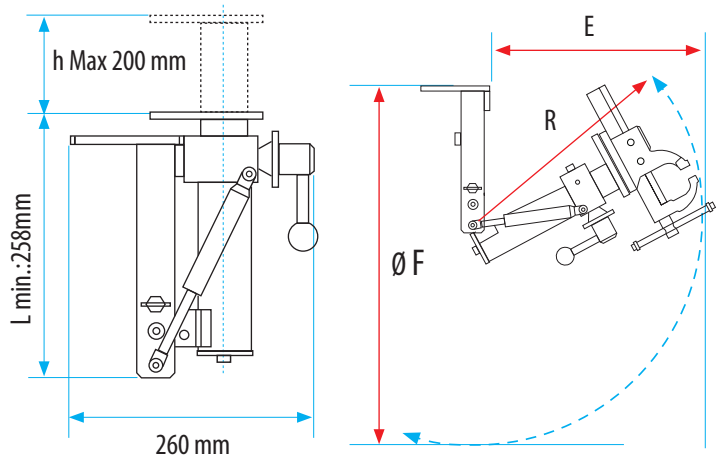

ERGO LIFT/MOBIL

Lifting and Fold-Away Device / Fortissimo

Perfect quality for workshops and plants.

ERGO 3 in 1 has everything you need for your workbench: folding, lifting, rotating. When not in use, the vice is folded under the workbench. Height and position adjustment available depending on the type of application.

Making working easier and comfortable especially for **schools and training centers**.

ERGO Lift Mobil / Fortissimo

Code	Size (mm)	A (mm)	B (mm)	Ø D (mm)	L min. (mm)	Ø F (mm)	E (mm)	kg
66002155100	100	120	92	M 10	258	596	361	13.8
66002155115	115	135	102	M 12	258	600	365	14.0
66002155125	125	145	113	M 12	258	630	395	14.2

* Dimensions B, D

After loosening the left safety clamping lever the vice can be easily adjusted into the desired working position.

At non usage the vice can be lowered by the right safety clamping lever under the workbench.

Effortlessly the vice is then shifted under the workbench.

In a few seconds the bench top gets free in full size for other works.