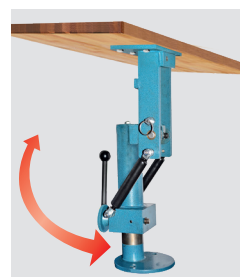

Making working easier and comfortable especially for **schools and training centers**.

ERGO Lift Mobil / Fortissimo

Code	Size (mm)	A (mm)	B (mm)	Ø D (mm)	L min. (mm)	Ø F (mm)	E (mm)	kg
66002155100	100	120	92	M 10	258	596	361	13.8
66002155115	115	135	102	M 12	258	600	365	14.0
66002155125	125	145	113	M 12	258	630	395	14.2

* Dimensions B, D

After loosening the left safety clamping lever the vice can be easily adjusted into the desired working position.

At non usage the vice can be lowered by the right safety clamping lever under the workbench.

Effortlessly the vice is then shifted under the workbench.

In a few seconds the bench top gets free in full size for other works.