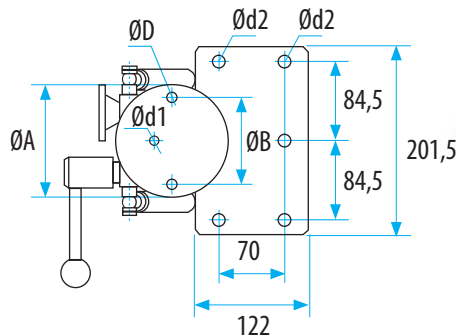

Making working easier and comfortable especially for **schools and training centers**.

ERGO Lift Mobil / Fortissimo

Code	Size (mm)	A (mm)	B (mm)	Ø D (mm)	L min. (mm)	Ø F (mm)	E (mm)	kg
66002155100	100	120	92	M 10	258	596	361	13.8
66002155115	115	135	102	M 12	258	600	365	14.0
66002155125	125	145	113	M 12	258	630	395	14.2

* Dimensions B, D

After loosening the left safety clamping lever the vice can be easily adjusted into the desired working position.

At non usage the vice can be lowered by the right safety clamping lever under the workbench.