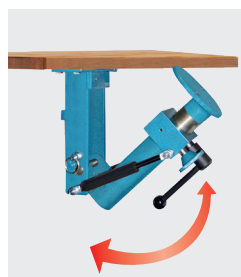

ERGO LIFT/MOBIL

Lifting and Fold-Away Device / Fortissimo

Perfect quality for workshops and plants.

ERGO 3 in 1 has everything you need for your workbench: folding, lifting, rotating. When not in use, the vice is folded under the workbench. Height and position adjustment available depending on the type of application.

Making working easier and comfortable especially for **schools and training centers**.

ERGO Lift Mobil / Fortissimo

Code	Size (mm)	A (mm)	B (mm)	Ø D (mm)	L min. (mm)	Ø F (mm)	E (mm)	kg
66002155100	100	120	92	M 10	258	596	361	13.8
66002155115	115	135	102	M 12	258	600	365	14.0
66002155125	125	145	113	M 12	258	630	395	14.2

* Dimensions B, D

After loosening the left safety clamping lever the vice can be easily adjusted into the desired working position.

At non usage the vice can be lowered by the right safety clamping lever under the workbench.

Effortlessly the vice is then shifted under the workbench.

In a few seconds the bench top gets free in full size for other works.