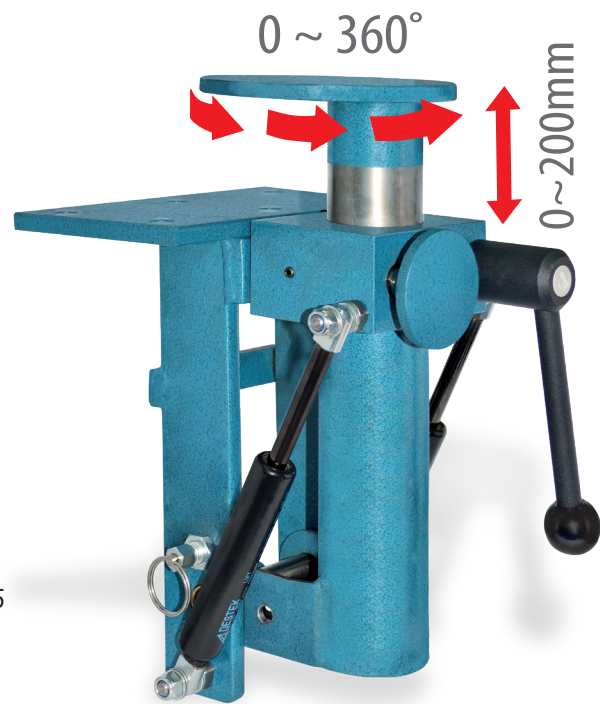

ERGO LIFT/MOBIL

Lifting and Fold-Away Device / Fortissimo

Perfect quality for workshops and plants.

ERGO 3 in 1 has everything you need for your workbench: folding, lifting, rotating. When not in use, the vice is folded under the workbench. Height and position adjustment available depending on the type of application.

Making working easier and comfortable especially for **schools and training centers**.

ERGO Lift Mobil / Fortissimo

Code	Size (mm)	A (mm)	B (mm)	Ø D (mm)	L min. (mm)	Ø F (mm)	E (mm)	kg
66002155100	100	120	92	M 10	258	596	361	13.8
66002155115	115	135	102	M 12	258	600	365	14.0
66002155125	125	145	113	M 12	258	630	395	14.2

* Dimensions B, D

After loosening the left safety clamping lever the vice can be easily adjusted into the desired working position.

At non usage the vice can be lowered by the right safety clamping lever under the workbench.

Effortlessly the vice is then shifted under the workbench.

In a few seconds the bench top gets free in full size for other works.