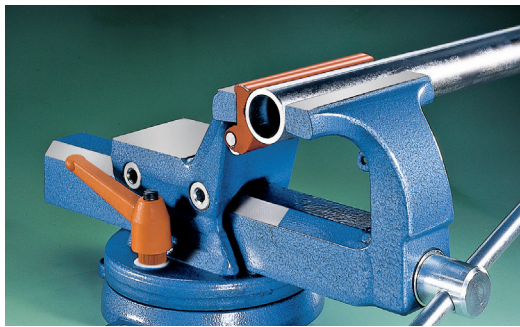

UNZERBRECHLICH

FORTISSIMO

UNBREAKABLE

Removable snap-on pipe:

Drop forged and hardened (HRC 48- 50),
3 point clamping over the full jaw width.

FORTISSIMO Removable Snap-On Pipe

Part	Size (inch)	lbs.	
FRTJ-115	4.5"	1	
FRTJ-125	5"	1	
FRTJ-135	5.5"	1	
FRTJ-150	6"	1	
FRTJ-175	7"	1	

JAWS VISES (Fortissimo) Metal

Clamping screw for attaching Vises to
the bench without drilling work.
For installation Vises available also in red.

JAWS VISES (Fortissimo) PVC

Plastic Jaw Cap:

For protective clamping delicate
workpieces. 2 pieces are necessary.

FORTISSIMO Plastic Jaw Cap

Part	Size (inch)	lbs.	
FRTJP-115	4.5"	1	
FRTJP-125	5"	1	
FRTJP-135	5.5"	1	
FRTJP-150	6"	1	
FRTJP-175	7"	1	