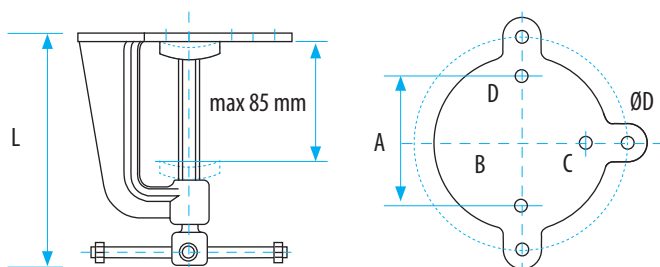

# CLAMPING SCREW

## Clamping Screw / Fortissimo

Clamping screw for attaching vices to the bench without drilling work.

For installation vices available also in red.

## Clamping Screw / Fortissimo

Code	Size (mm)	A (mm)	B (mm)	C (mm)	Ø D (mm)	L min. (mm)	kg
66002140100	100	92	125	150	M 10	1.4	
66002140115	115	102	141	165	M 12	1.5	
66002140125	125	113	157	185	M 12	1.7	
66002140135	135	120	168	195	M 14	1.8	

\* Dimensions B, D