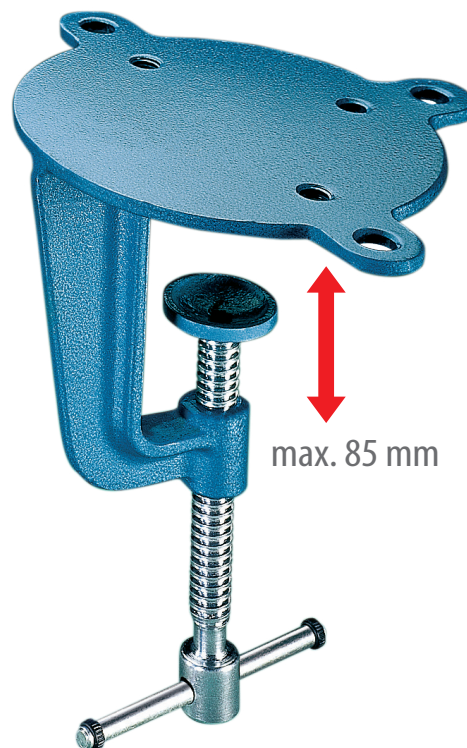

# CLAMPING SCREW

## Clamping Screw / Fortissimo

Clamping screw for attaching vices to the bench without drilling work.

For installation vices available also in red.

## Clamping Screw / Fortissimo

Code	Size (mm)	A (mm)	B (mm)	C (mm)	Ø D (mm)	L min. (mm)	kg
66002140100	100	92	125	150	M 10	1.4	
66002140115	115	102	141	165	M 12	1.5	
66002140125	125	113	157	185	M 12	1.7	
66002140135	135	120	168	195	M 14	1.8	

\* Dimensions B, D